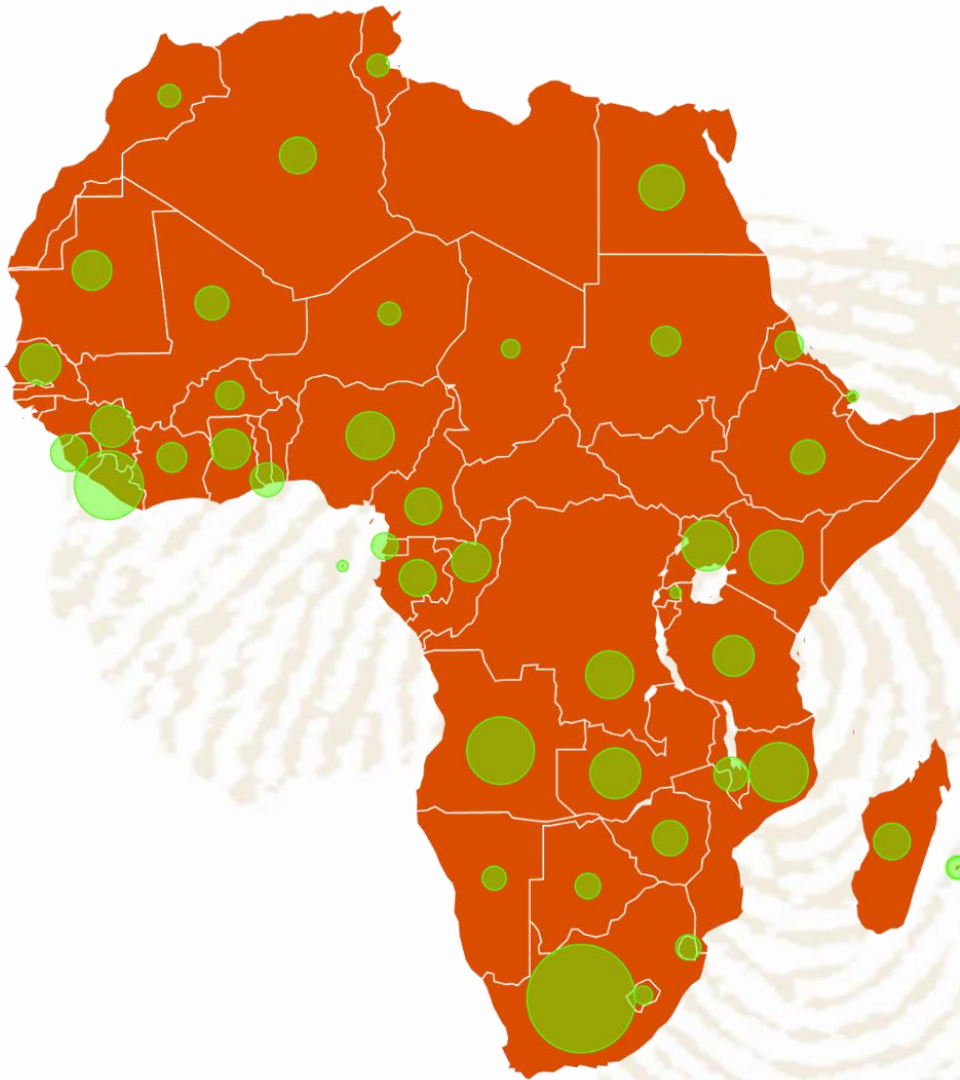

CA Mining provides a full range of recruitment services to international clients with projects and operations in the mineral exploration and mining industry. We have extensive candidate and client networks that are spread throughout Africa, Australasia, Canada and Europe.

# CA GLOBAL GROUP PLACEMENTS IN AFRICA

Algeria	18
Angola	84
Botswana	8
Burkina Faso	8
Cameroon	17
Chad	2
Côte d'Ivoire	11
Congo, Republic of	20
Djibouti	1
DRC*	36
Egypt	44
Equatorial Guinea	7
Eritrea	9
Ethiopia	15
Gabon	17
Ghana	22
Guinea	24
Kenya	47
Lesotho	2
Liberia	85
Madagascar	17
Malawi	16
Mali	13
Mauritania	21
Mauritius	26
Morocco	4
Mozambique	62
Namibia	7
Niger	4
Nigeria	40
Rwanda	1
Senegal	22
Sierra Leone	19
Sao Tome & Principe	1
South Africa	275
Sudan	9
Swaziland	6
Tanzania	23
Togo	14
Tunisia	4
Uganda	41
Zambia	17
Zimbabwe	2

## PLACEMENT RATIO PER AFRICAN REGION

- Central Africa
- East Africa
- Indian Ocean
- North Africa
- Southern Africa
- West Africa

\*Democratic Republic of the Congo